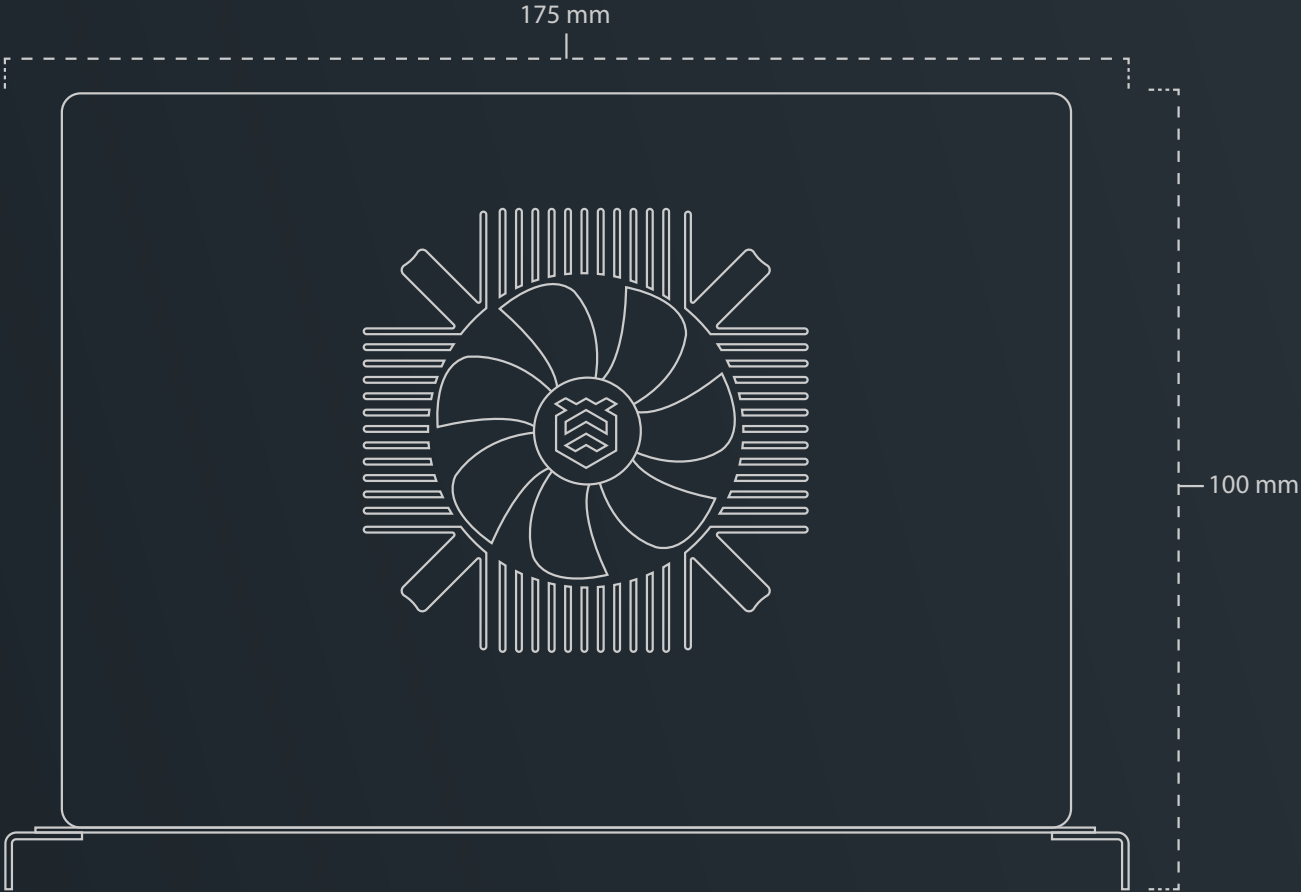

PRODUCT DIMENSIONS