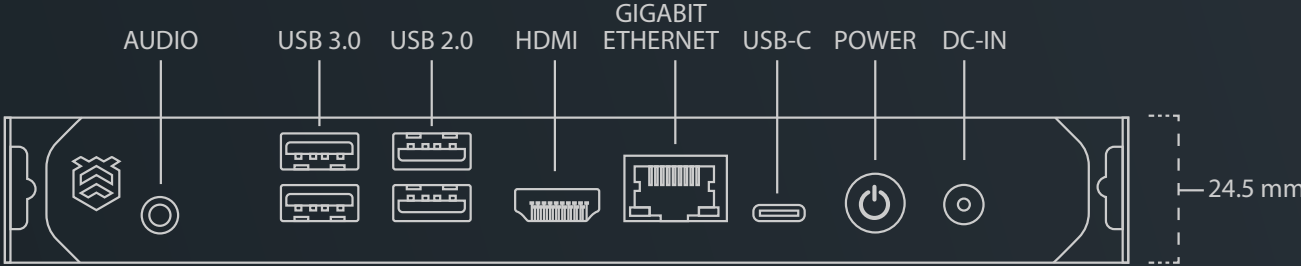

PRODUCT DIMENSIONS